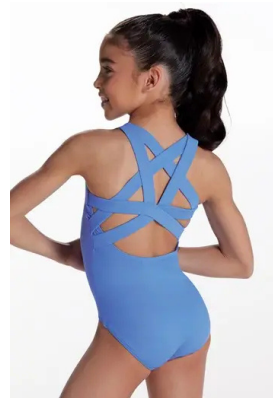

## Blaze Competition Packing List

- Ember Team Jacket
- Neoprene Turners (Jazz and Lyrical)
- Black High Tops (Hip Hop)
- Pink & Black Jacket (Hip Hop)
- Pink & Black Pants (Hip Hop)
- Navy Blue & White Unitard (Jazz)
- Navy Blue Hair Bow Clip (Jazz)
- Dusty Sage Leotard (Lyrical)
- 
- 
- 
- (Recommended): "butt glue" for leotard bottoms

## Additional Items For Showcase & Recital

- Blue Team Leotard
- White Ballet Skirt (wrap around)
- Ballet Pink Tights
- Ballet Shoes
- Black Pants/Leggings (May Recital Only)
- 
- 
-

### Hairstyle

Center part, low ponytail with straightened hair, slicked back very well- no flyaways! Braided hair covering elastic.

- Brush .....
- Comb .....
- Spray bottle with water .....
- Ponytail Holders .....
- Clear Elastics .....
- Bobby Pins .....
- Gel .....
- Strong-Hold Hairspray .....